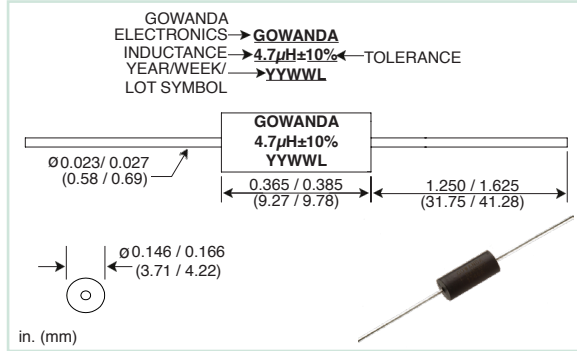

## MLRF15M

#### Military Specifications:

MS18130, MS14046, MS90538

#### NOTES:

- Operating Temperature Range:**  
Phenolic: -55°C to +125°C  
Iron & Ferrite: -55°C to +105°C
- Temperature Class:**  
Phenolic: Class B (125°C)  
Iron & Ferrite: Class A (105°C)
- Current Rating at a 90°C Ambient:**  
Phenolic: 35°C Rise  
Iron & Ferrite: 15°C Rise
- DWV**  
Phenolic & Ferrite: 1000 Vrms @ Sea Level  
Iron: 700 Vrms @ Sea Level  
Phenolic & Ferrite: 200 Vrms @70,000 Feet  
Iron: 180 Vrms @ 70,000 Feet
- Weight:** 0.301 grams
- Marking:** Laser Mark (see diagram above)
- Body color is black
- SRF values are calculated and for reference only
- When ordering, specify **tolerance:**  
MLRF15M150M  
**Tolerance:** M = 20%, K = 10%, J = 5%  
(Table shows lowest standard tolerance option)
- When ordering by military part number, specify **Military Spec, Dash No.:**

#### TAPE AND REEL SPECS:

|                      |           |
|----------------------|-----------|
| Pcs./Reel maximum:   | 2500      |
| Pitch between parts: | 0.200 in. |
| Tape width:          | 2.062 in. |
| Reel diameter:       | 12 in.    |
| Class:               | 1         |